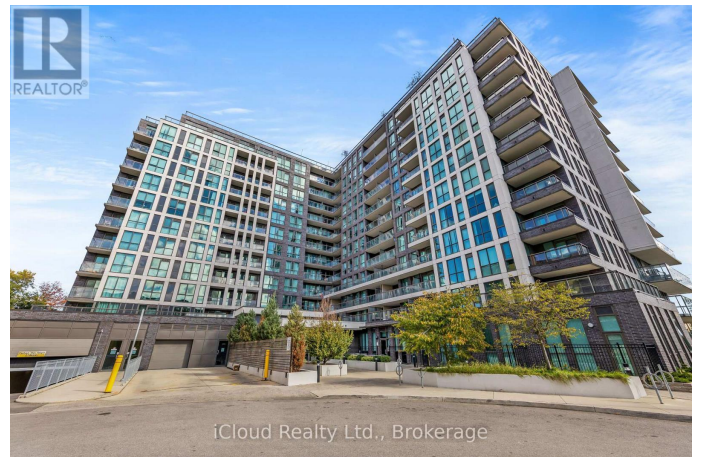

# \$2,350 - 1002 - 80 Esther Lorrie Drive, Toronto (west Humber-Clairville)

MLS® #W12413289

**\$2,350**

2 Bedroom, 1.00 Bathroom,  
Single Family

West Humber-Clairville, Toronto (west Humber-Clairville), Ontario

Experience Luxury Living At Its Finest In This Meticulously Maintained 1+1 Bedroom Condo Unit At Cloud 9. With High Ceilings And An Open Concept Kitchen And Living Room, This 10th-Floor Residence Is Bathed In Natural Light From Large Windows. Enjoy The Convenience Of TTC At Your Doorstep, Nearby Go Transit, And Easy Access To Major Highways For Seamless Commuting. The Building Offers An Array Of Premium Amenities, Including A High-End Party Room, Rooftop Lounge, Gym, And Indoor Pool. This Newly Painted Unit Features Modern Updates, Laminate Flooring Throughout And Includes One Parking Spot And A Locker. Located Close To Humber College, Hospitals And Shopping With Stunning Views From The Rooftop, This Is The Perfect Place To Call Home (id:6289)

## Community Information

Address 1002 - 80 Esther Lorrie Drive  
Subdivision West Humber-Clairville  
City Toronto (west Humber-Clairville)  
Province Ontario  
Postal Code M9W0C6