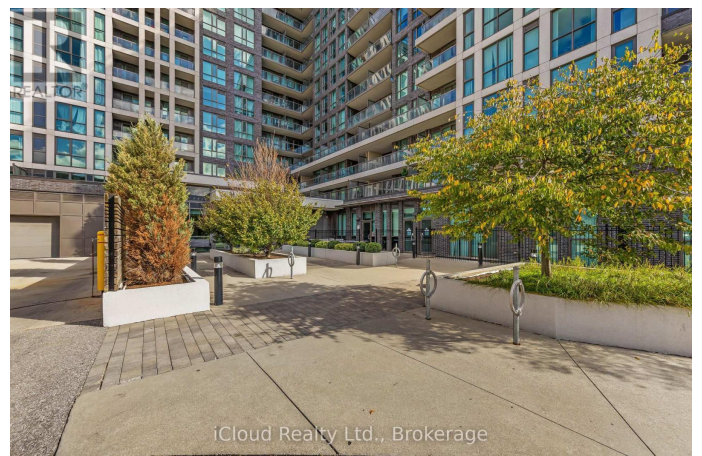

# \$2,350 - 1002 - 80 Esther Lorrie Drive, Toronto (west Humber-Clairville)

MLS® #W12413289

**\$2,350**

2 Bedroom, 1.00 Bathroom,  
Single Family

West Humber-Clairville, Toronto (west Humber-Clairville), Ontario

Experience Luxury Living At Its Finest In This Meticulously Maintained 1+1 Bedroom Condo Unit At Cloud 9. With High Ceilings And An Open Concept Kitchen And Living Room, This 10th-Floor Residence Is Bathed In Natural Light From Large Windows. Enjoy The Convenience Of TTC At Your Doorstep, Nearby Go Transit, And Easy Access To Major Highways For Seamless Commuting. The Building Offers An Array Of Premium Amenities, Including A High-End Party Room, Rooftop Lounge, Gym, And Indoor Pool. This Newly Painted Unit Features Modern Updates, Laminate Flooring Throughout And Includes One Parking Spot And A Locker. Located Close To Humber College, Hospitals And Shopping With Stunning Views From The Rooftop, This Is The Perfect Place To Call Home (id:6289)